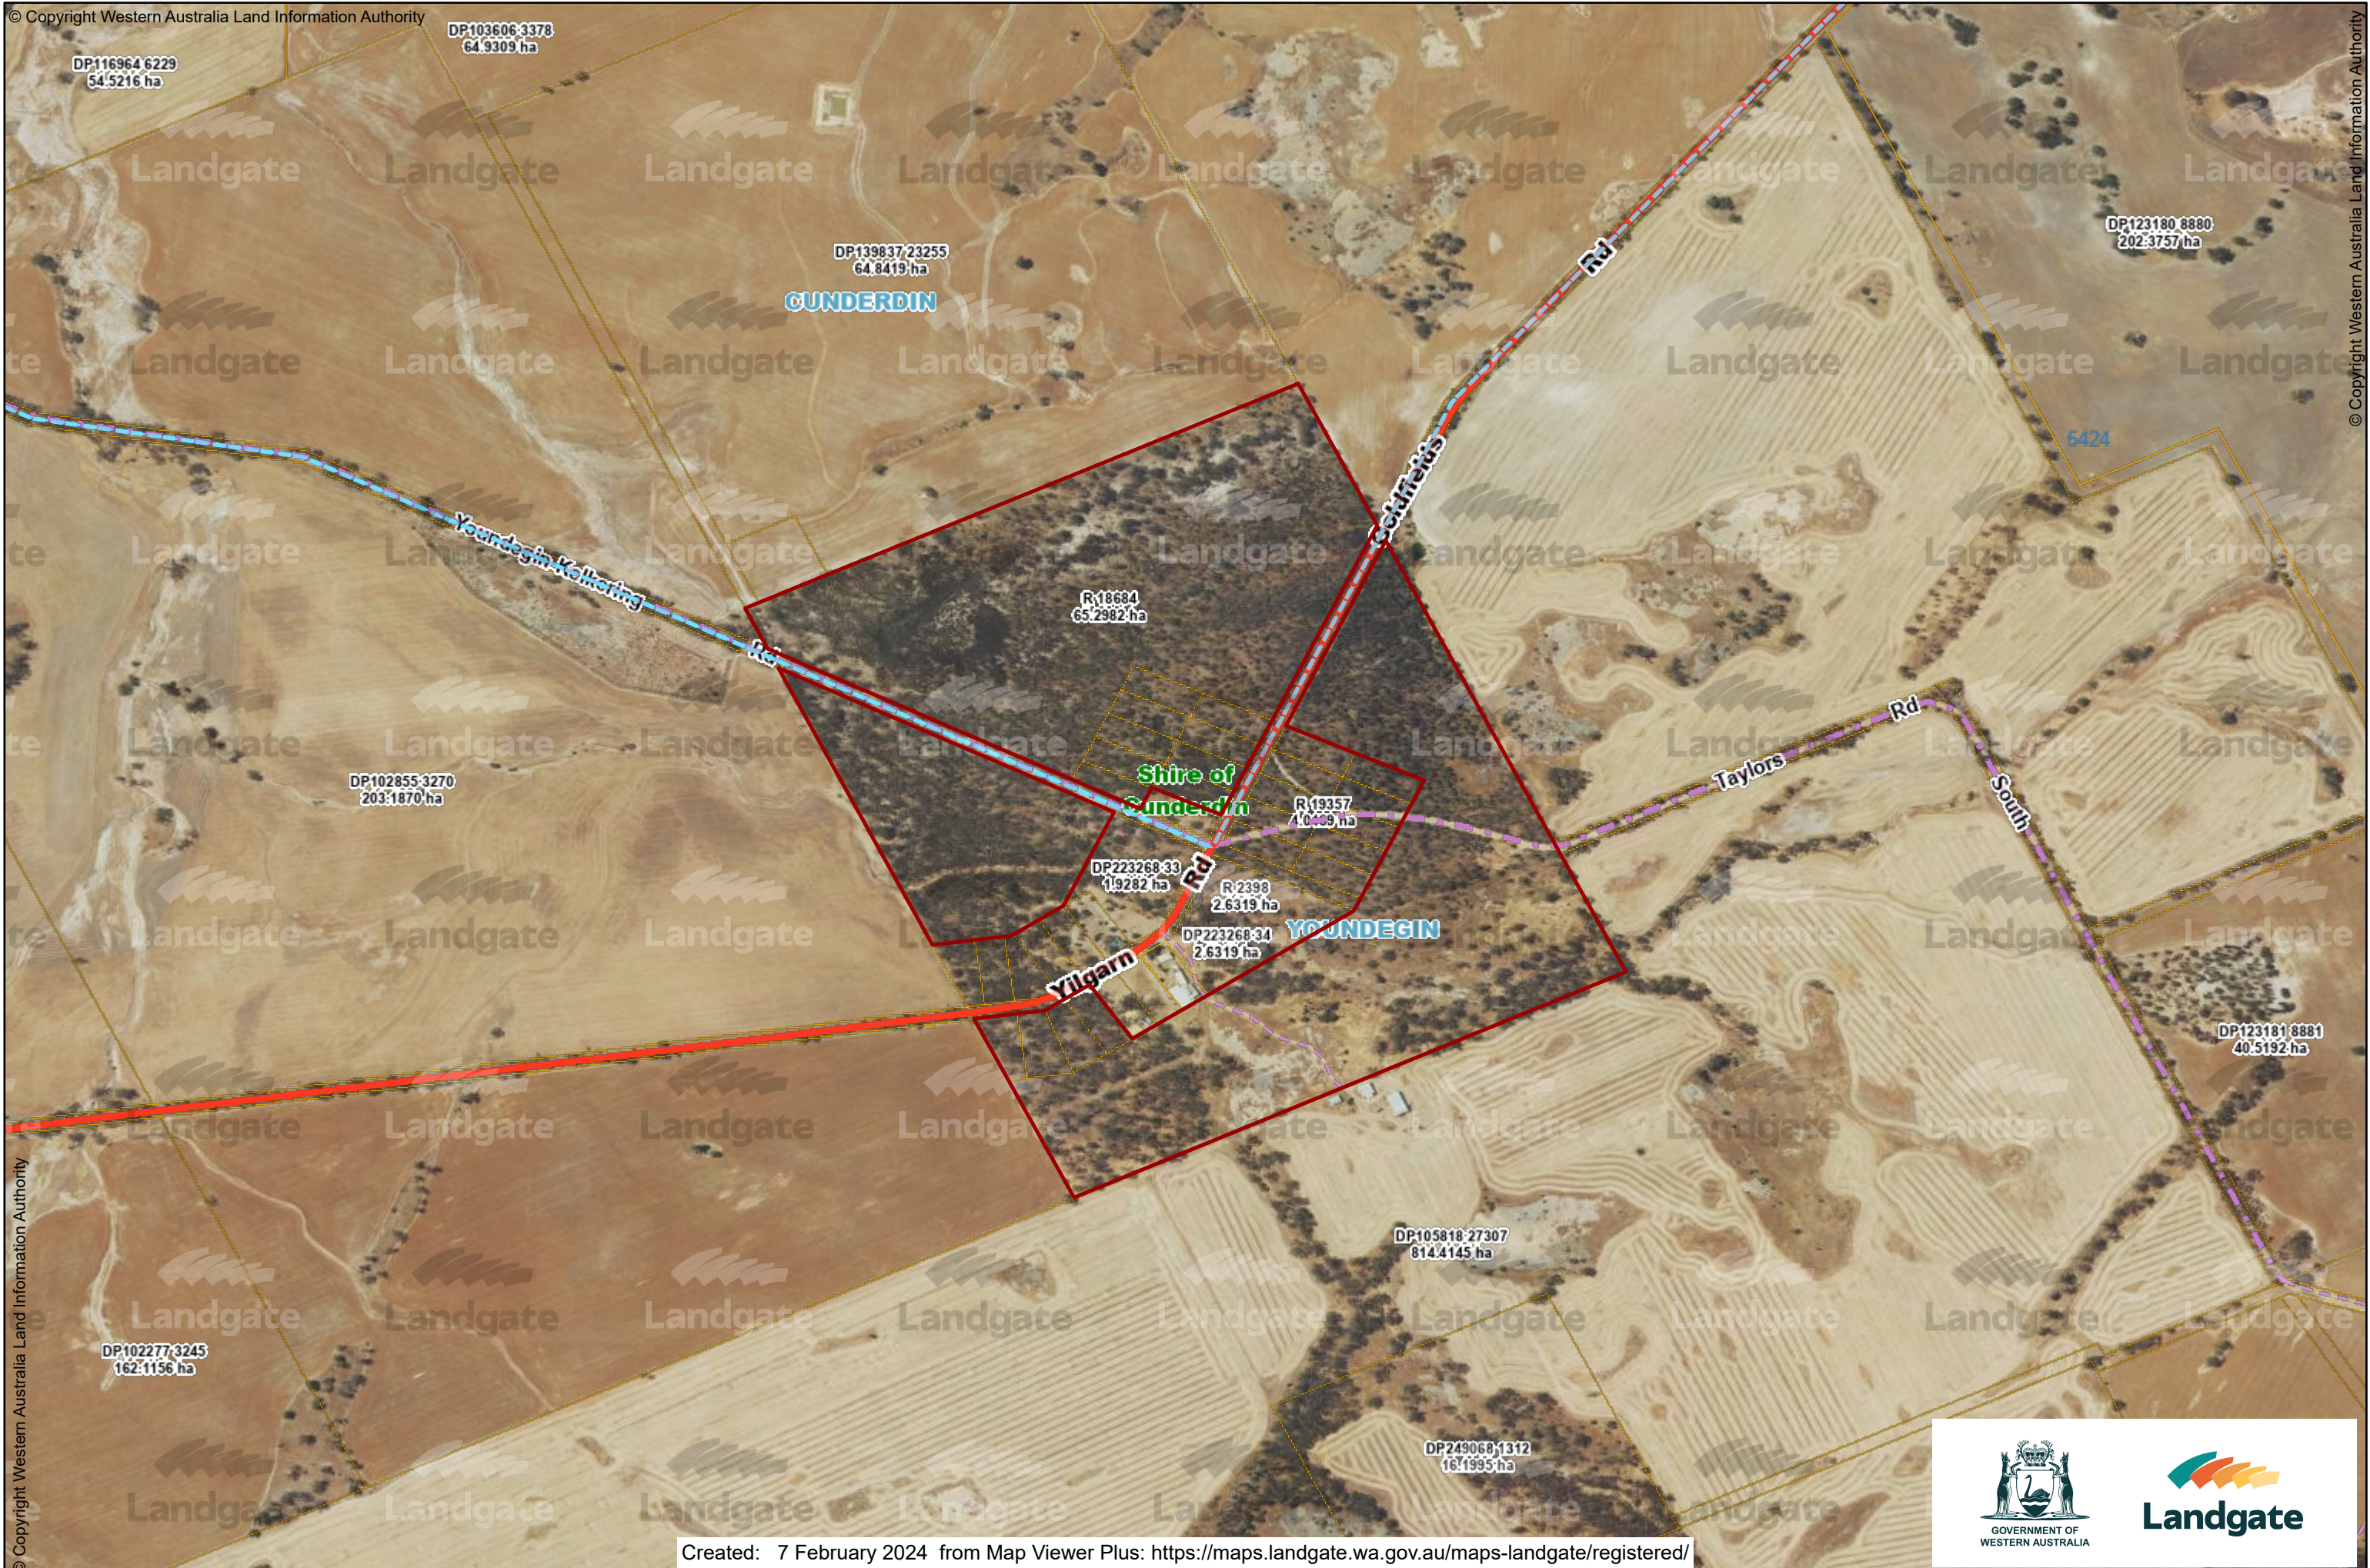

© Copyright Western Australia Land Information Authority

© Copyright Western Australia Land Information Authority

© Copyright Western Australia Land Information Authority

Created: 7 February 2024 from Map Viewer Plus: <https://maps.landgate.wa.gov.au/maps-landgate/registered/>

GOVERNMENT OF WESTERN AUSTRALIA

Landgate

Created: 7 February 2024 from Map Viewer Plus: <https://maps.landgate.wa.gov.au/maps-landgate/registered/>

© Copyright Western Australia Land Information Authority

© Copyright Western Australia Land Information Authority

© Copyright Western Australia Land Information Authority

Created: 7 February 2024 from Map Viewer Plus: <https://maps.landgate.wa.gov.au/maps-landgate/registered/>

The block contains the official crest of the Government of Western Australia on the left and the Landgate logo, which consists of a stylized green and orange wave above the word 'Landgate', on the right.