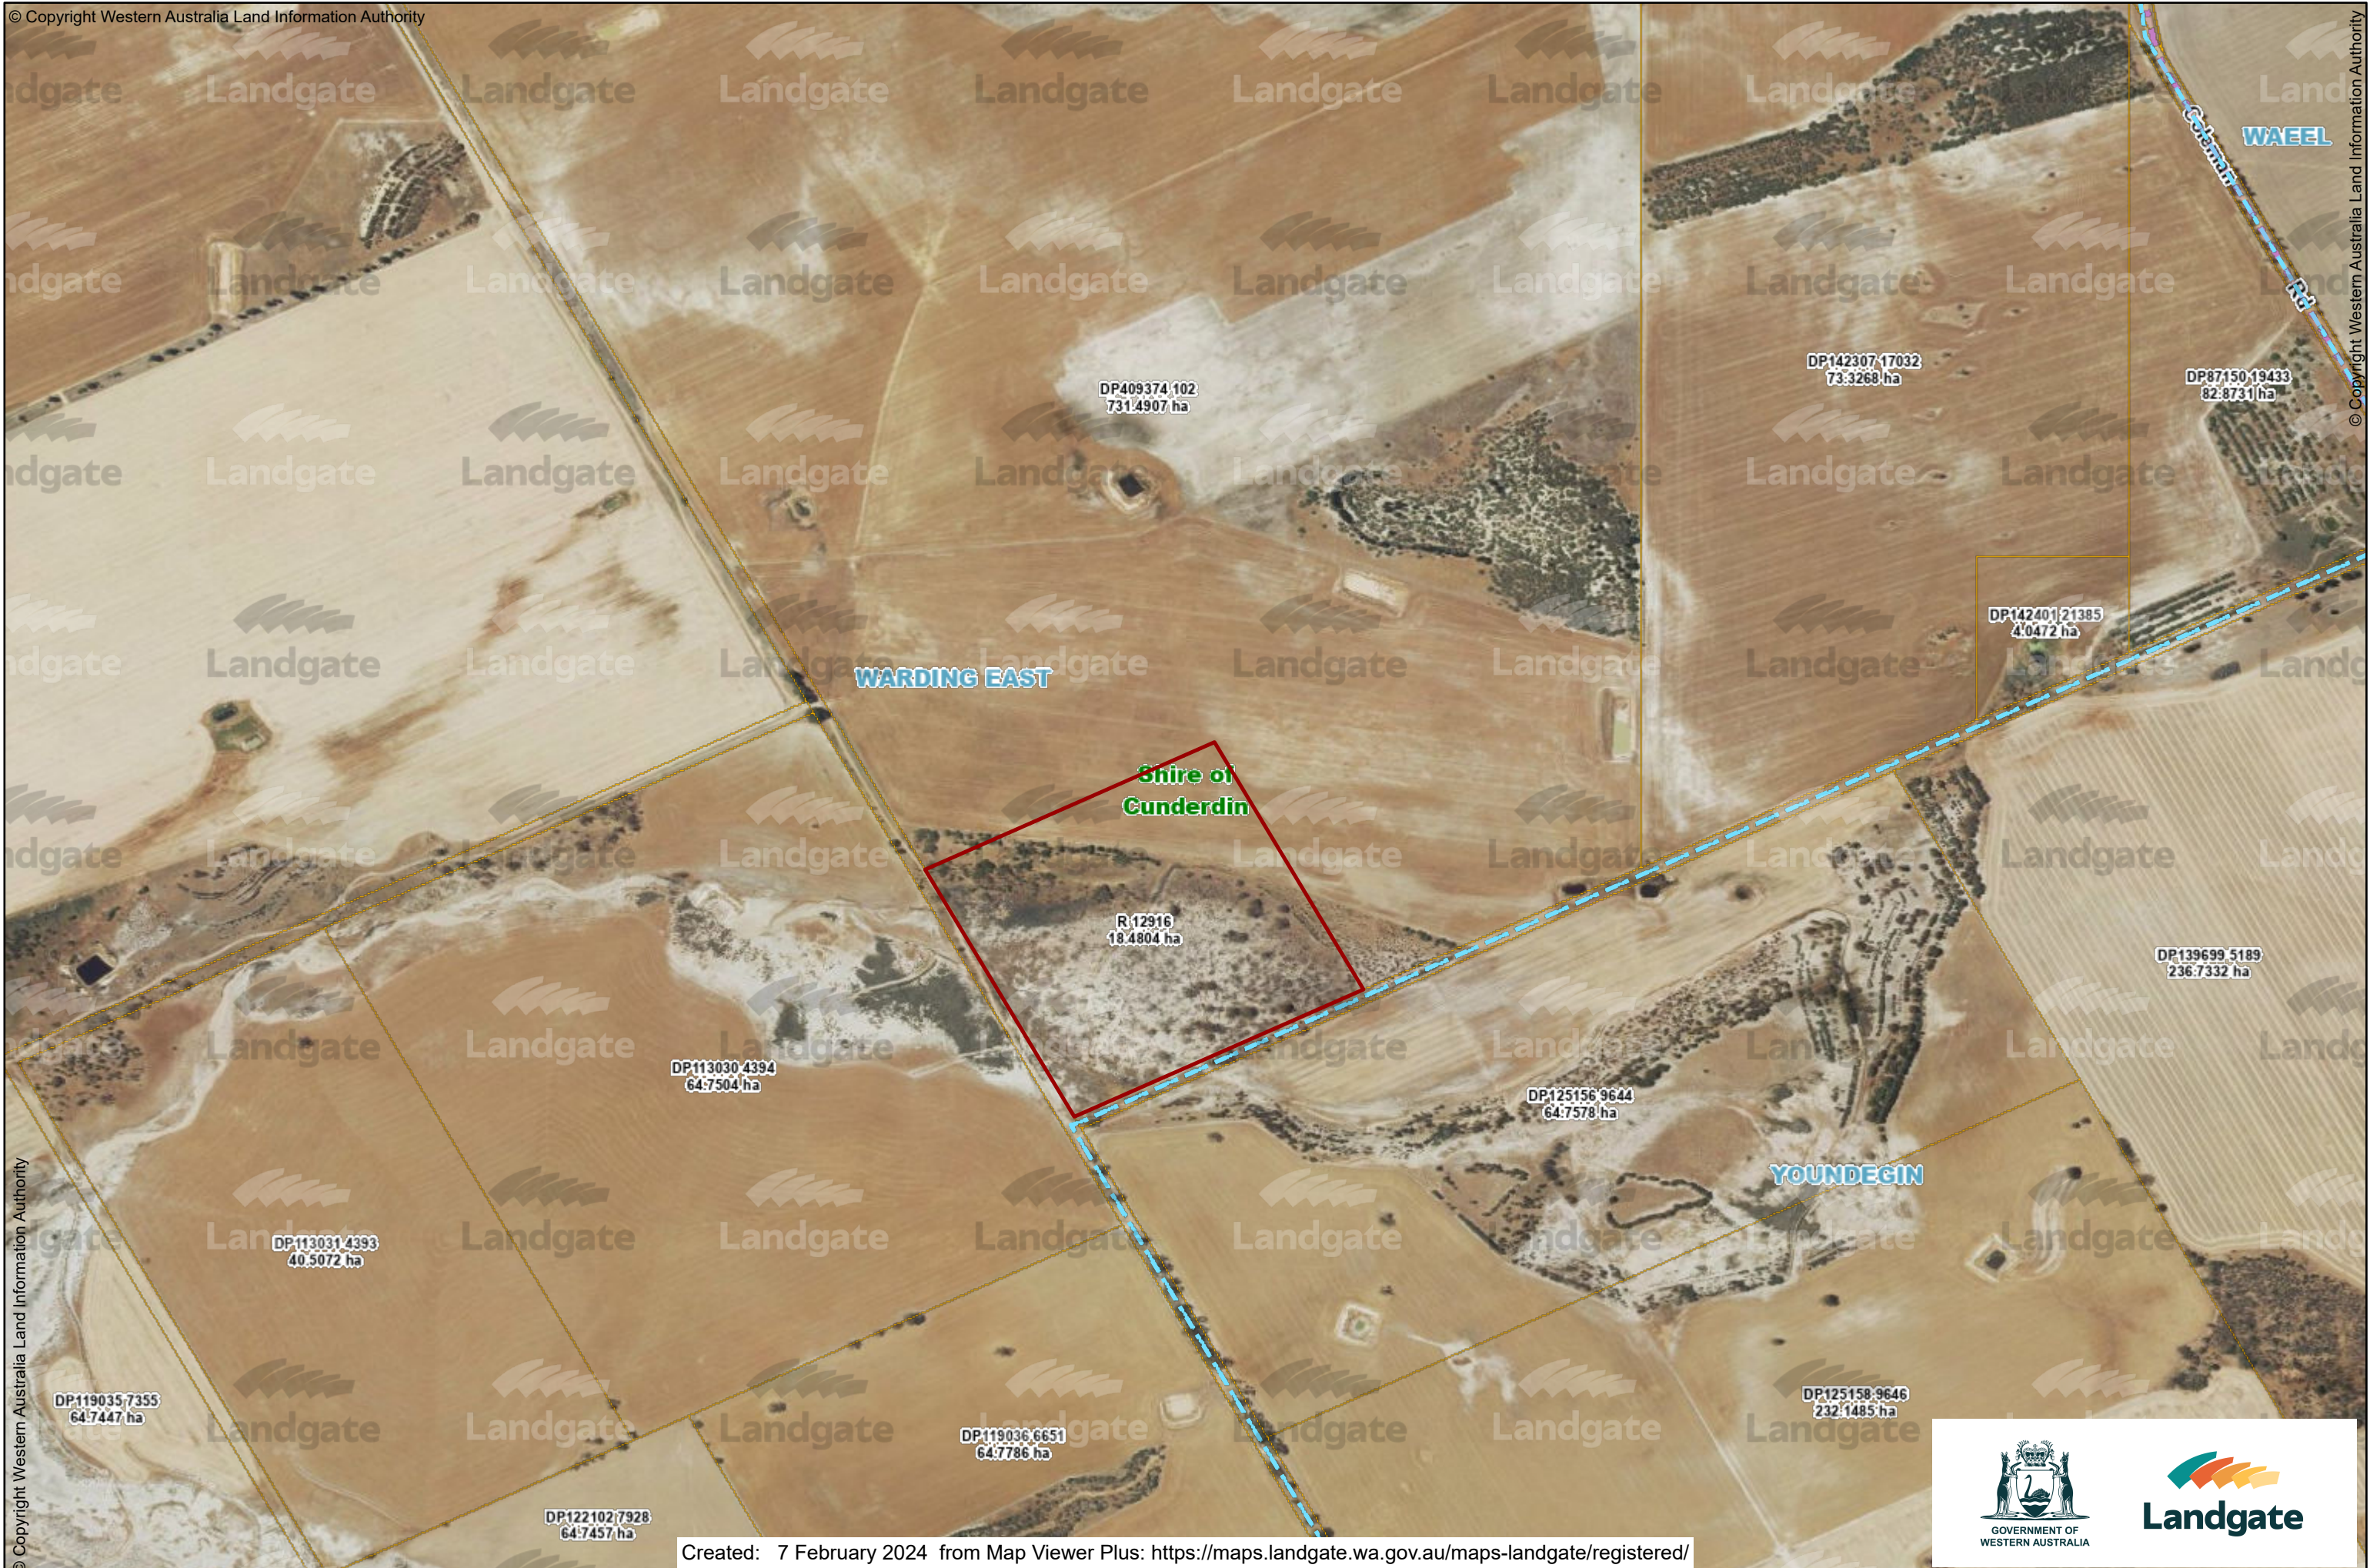

GOVERNMENT OF WESTERN AUSTRALIA

Landgate

Created: 7 February 2024 from Map Viewer Plus: <https://maps.landgate.wa.gov.au/maps-landgate/registered/>

© Copyright Western Australia Land Information Authority

The block contains the official crest of the Government of Western Australia on the left and the Landgate logo, which consists of a stylized green and orange wave above the word 'Landgate', on the right.