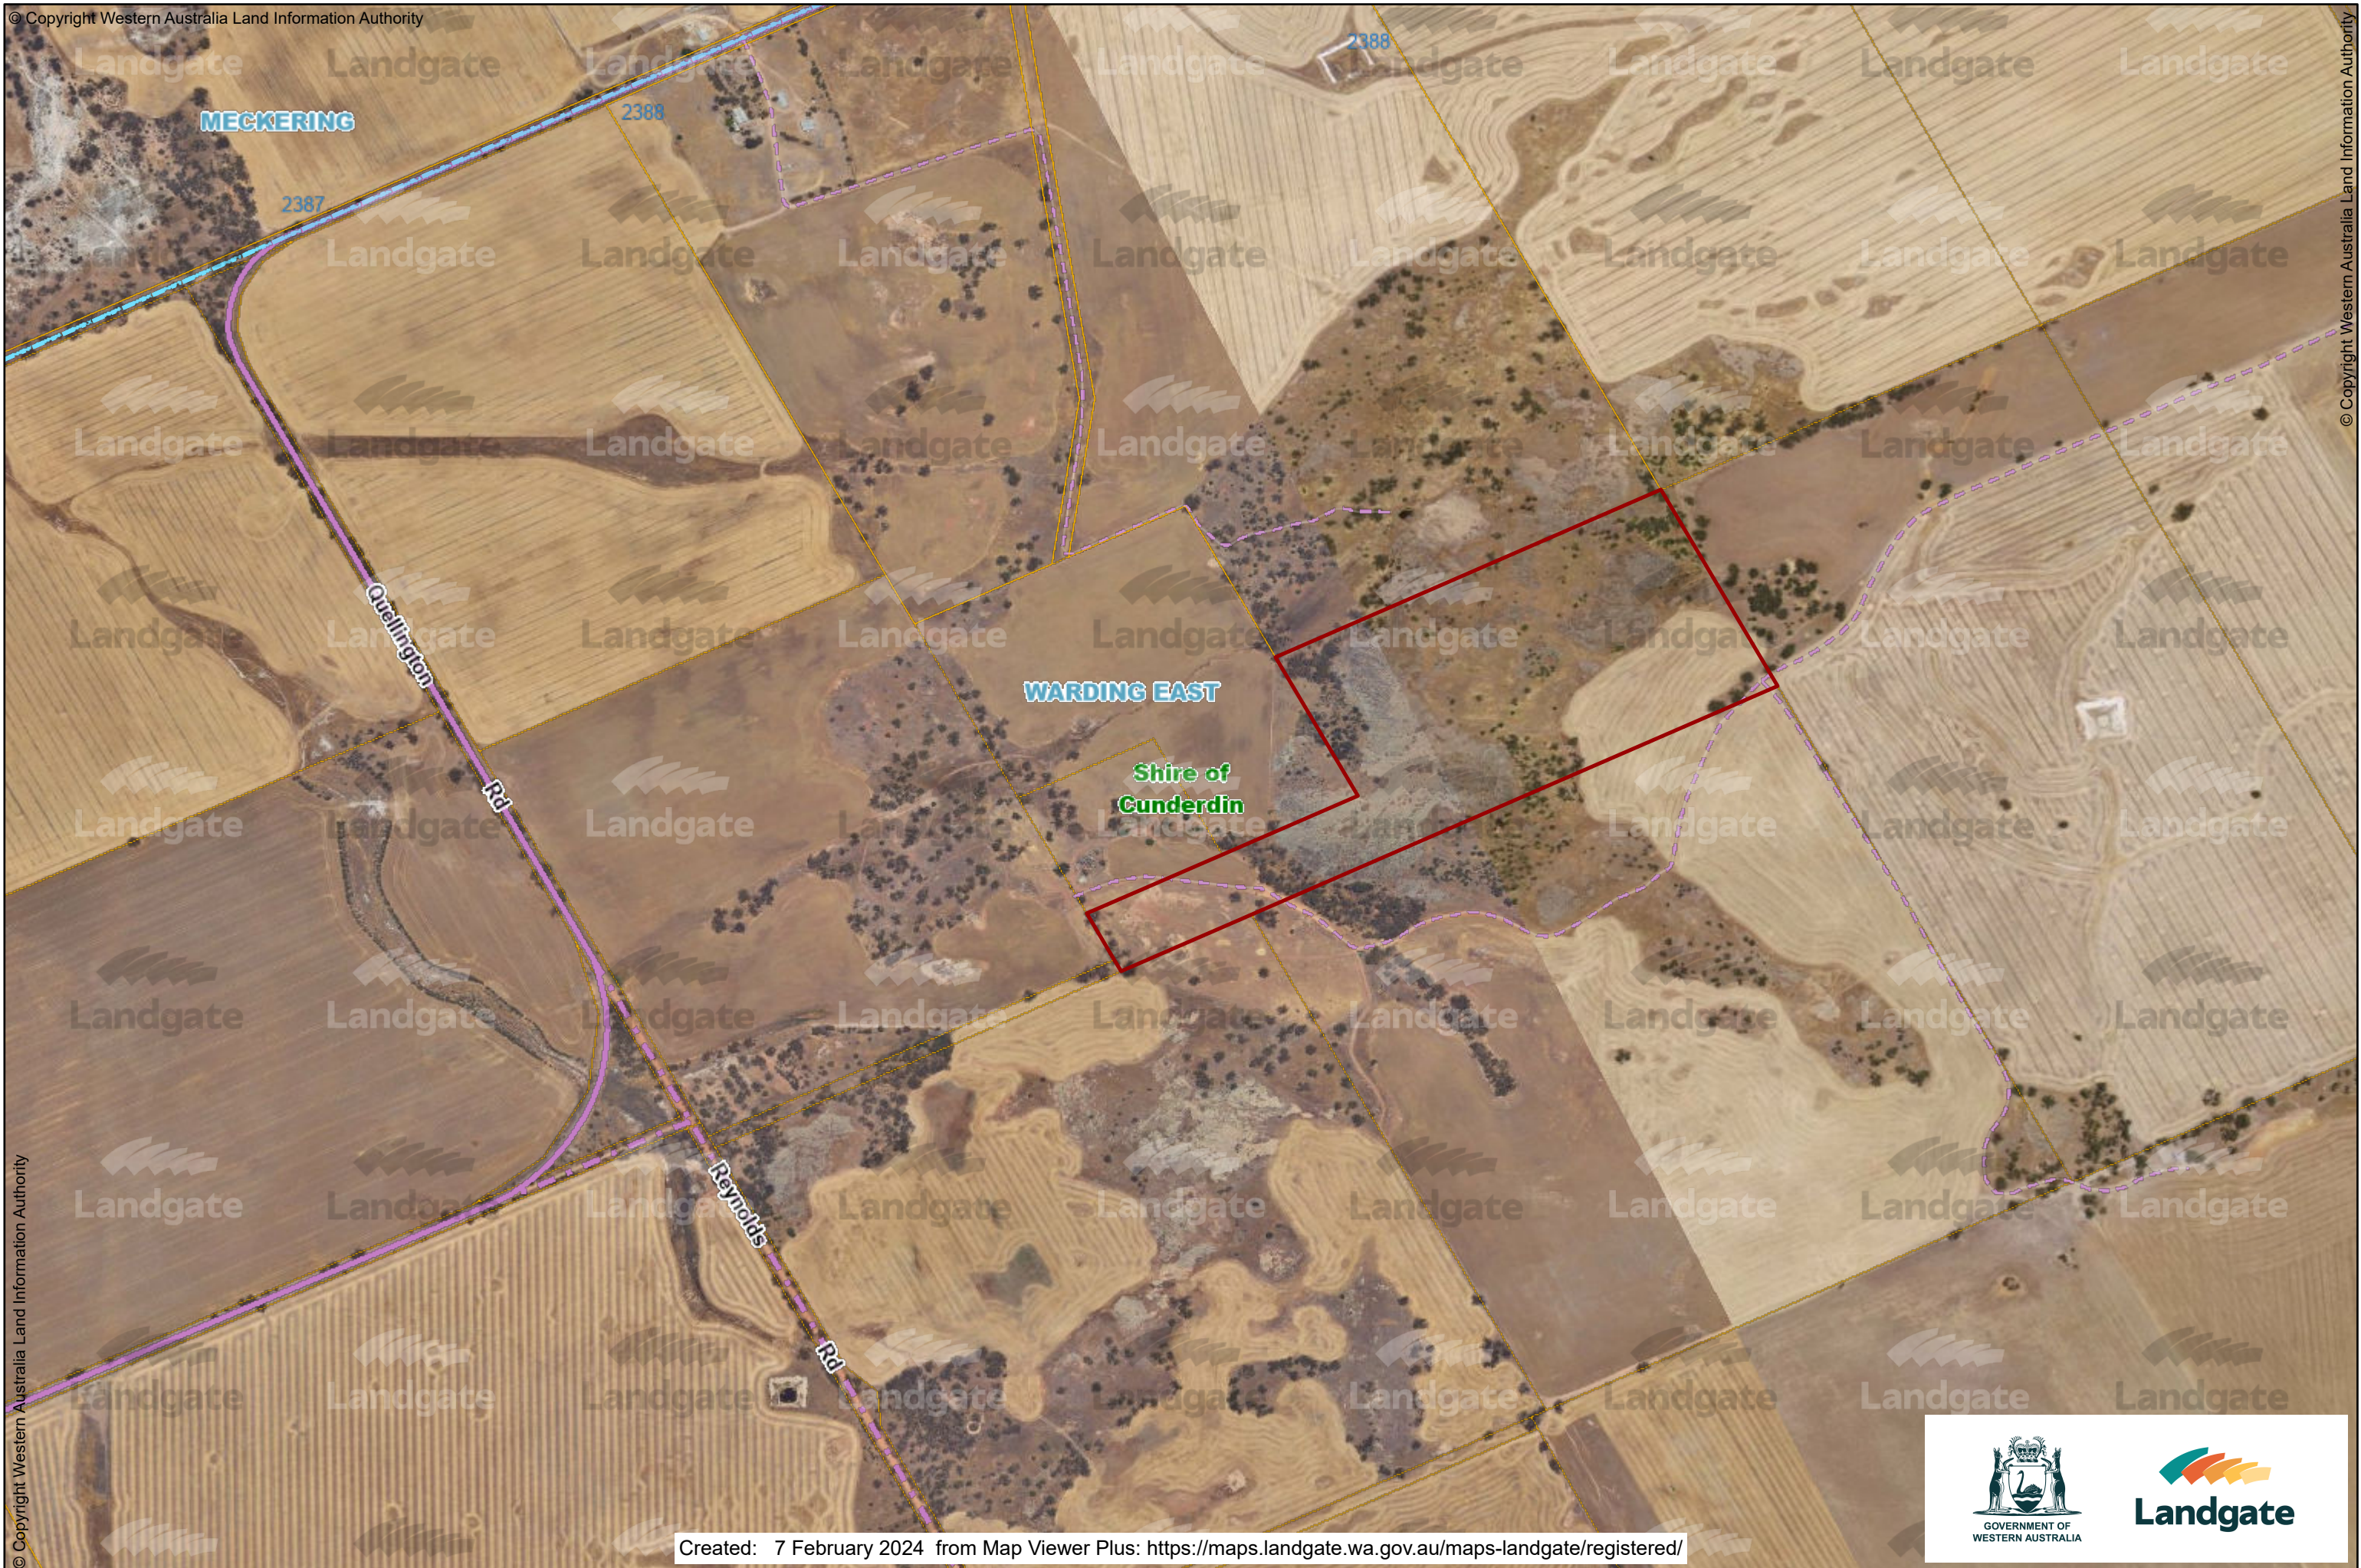

© Copyright Western Australia Land Information Authority

© Copyright Western Australia Land Information Authority

© Copyright Western Australia Land Information Authority

Created: 7 February 2024 from Map Viewer Plus: <https://maps.landgate.wa.gov.au/maps-landgate/registered/>